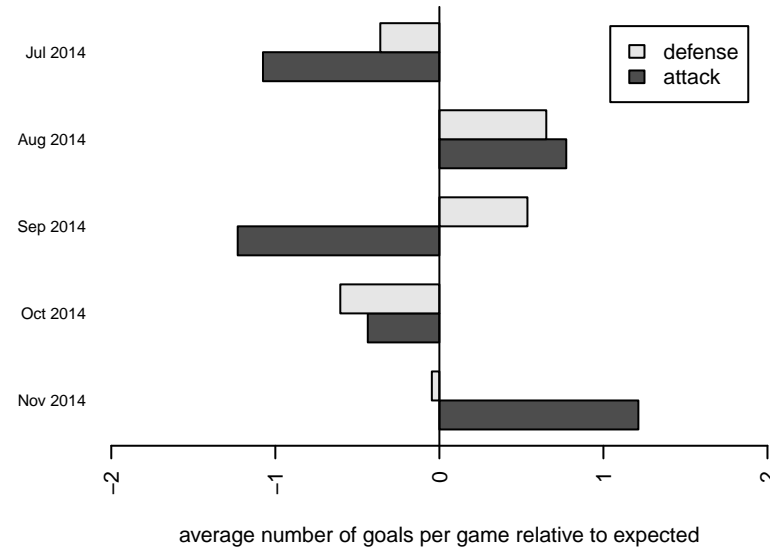

Performance relative to 13 month average