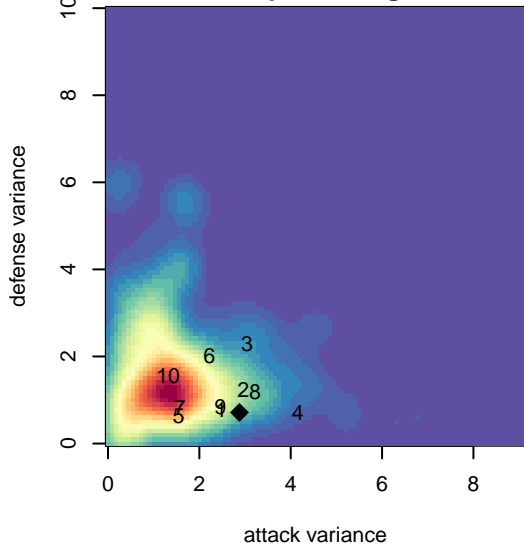

**attack and defense variance (black dot)
relative to other teams
and top 10 in region**