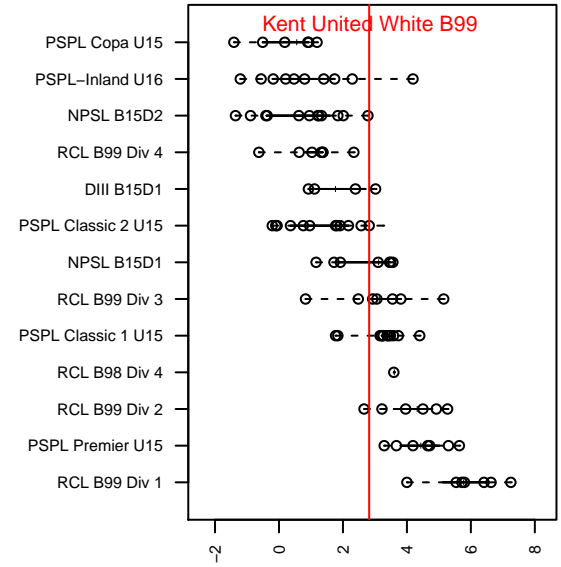

**attack and defense rating
relative to others at age
and all opponents in last 13 months**