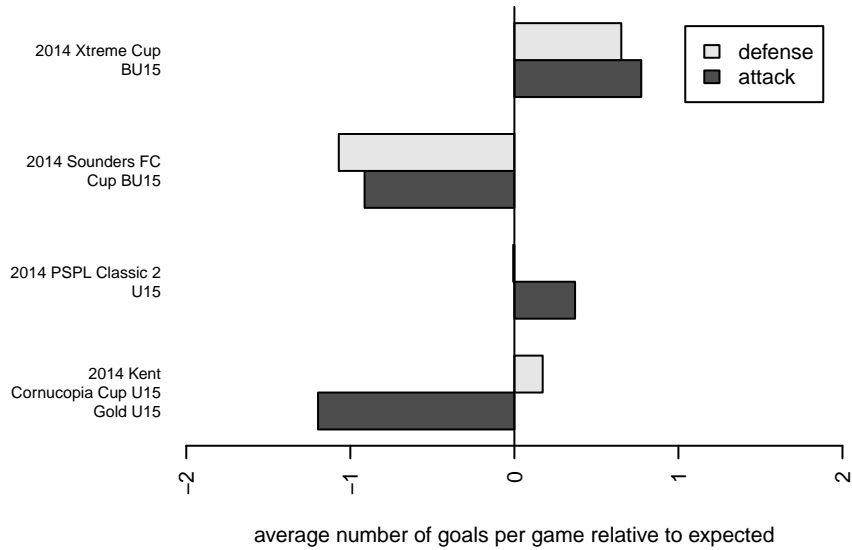

Performance relative to 13 month average