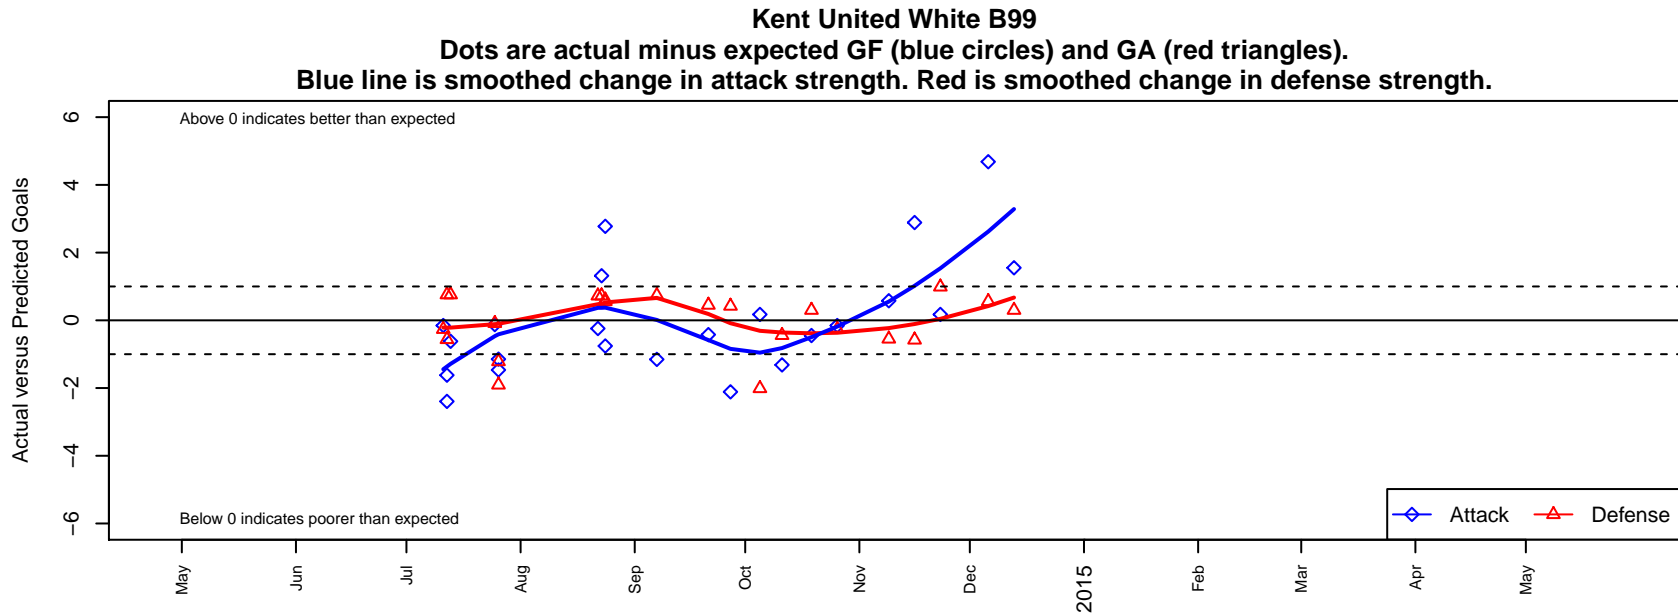

**attack and defense variance (black dot)
relative to other teams
and top 10 in region**

**attack and defense rating
relative to others at age
and all opponents in last 13 months**

Kent United White B99

Kent United
Kent, WA
B99 total strength=1400
attack=7.96 defense=8.06
fall league = PSPL Classic 2 U15

alt names used:
KENT UNITED B99 WHITE (USA)
Kent United B99 White
Kent United White
Kent United [B99]

Venues played:
2013 Challenge Cup B99 Division 2 – Challeng
2014 Kent Cornucopia Cup U15 Gold U15
2014 Sounders FC Cup BU15
2014 Xtreme Cup BU15
2014 PSPL Classic 2 U15